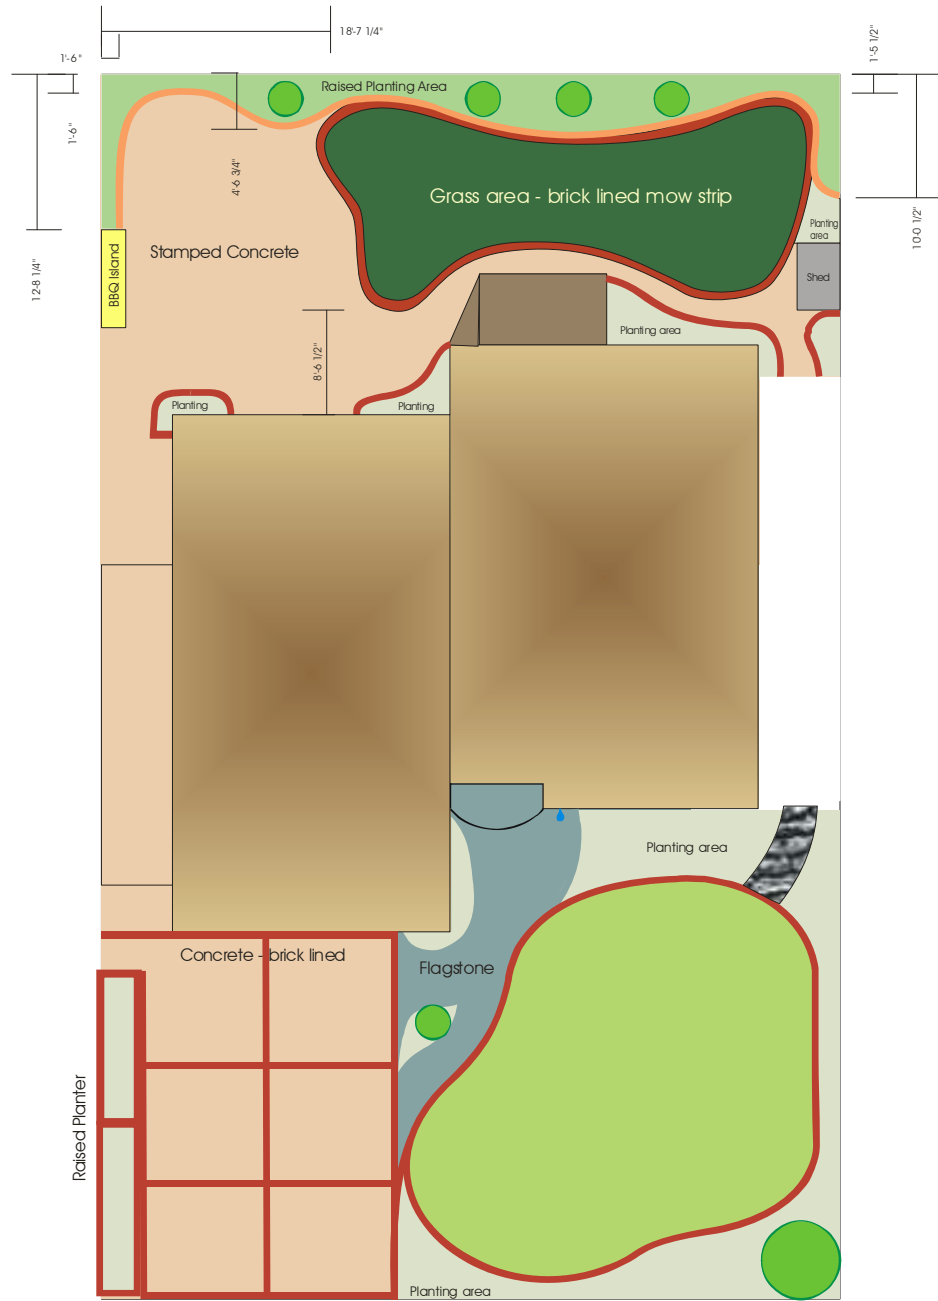

**Original**

**Plan**

## Driveway raised planter

Flagstone cap – match front walkway

Design

Finished

# Backyard retaining wall / sitting area

Design

Finished

## Design