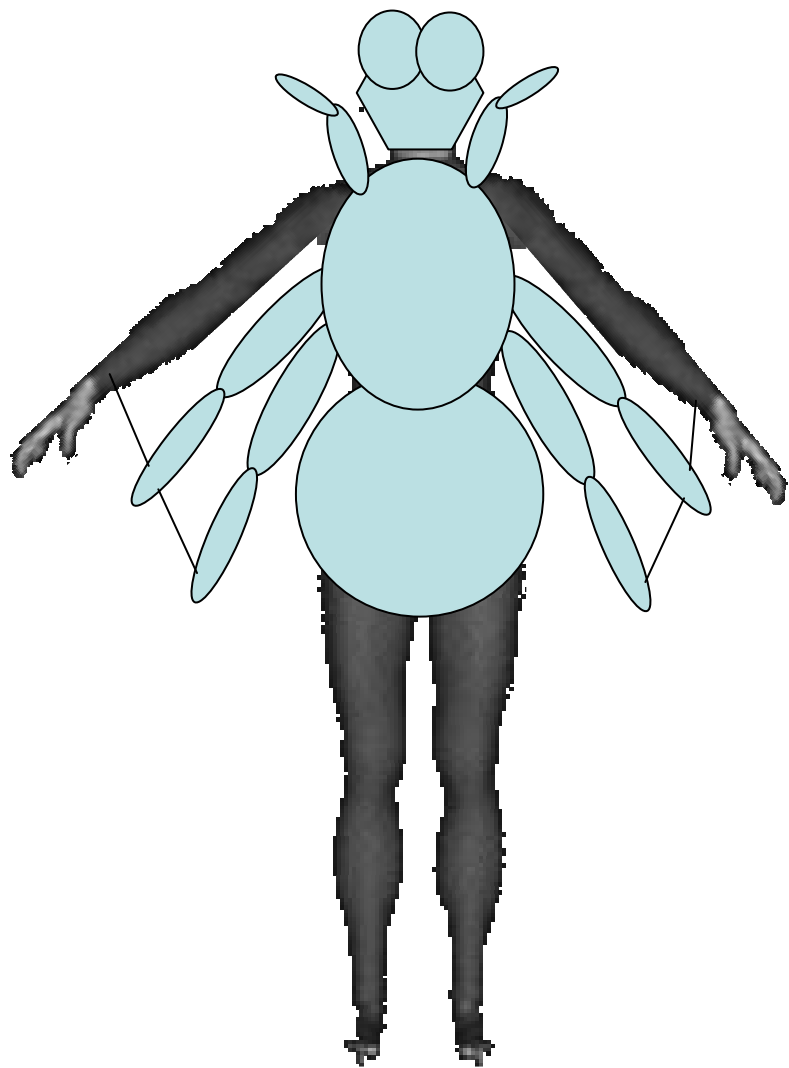

# Spider Costume – Research/Design

Ball cap

Jeff would like the Pod to open to receive candy

Front  
Head – ball cap with FIP eyes

Side – Pod Closed  
Handle used to open and close

Side – Pod Open  
Open Pod used to receive candy