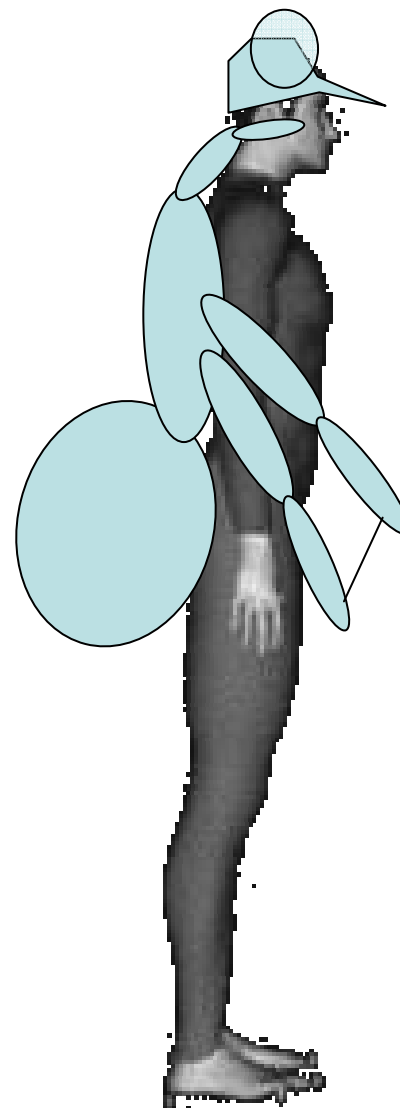

# Spider Costume – Research/Design

Ball cap

Jeff would like the Pod to open to receive candy

Front  
Head – ball cap with FIP eyes

Side – Pod Closed  
Handle used to open and close

Side – Pod Open  
Open Pod used to receive candy