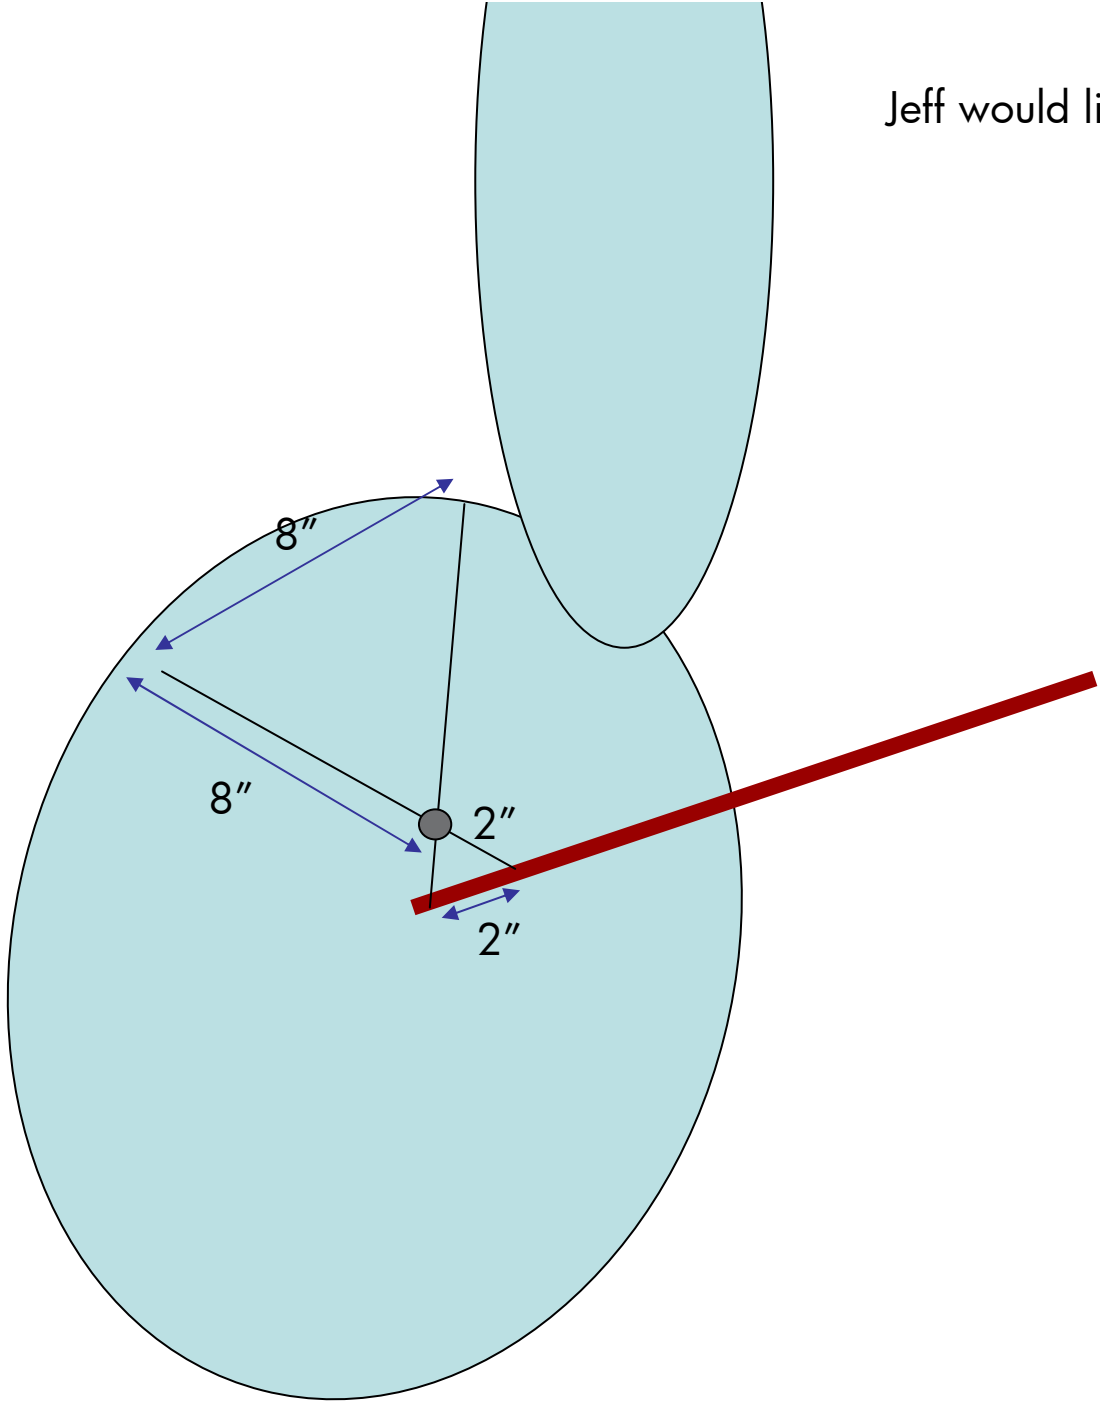

# Spider Costume – Research/Design

Ball cap

Jeff would like the Pod to open to receive candy

Front  
Head – ball cap with FIP eyes

Side – Pod Closed  
Handle used to open and close

Side – Pod Open  
Open Pod used to receive candy