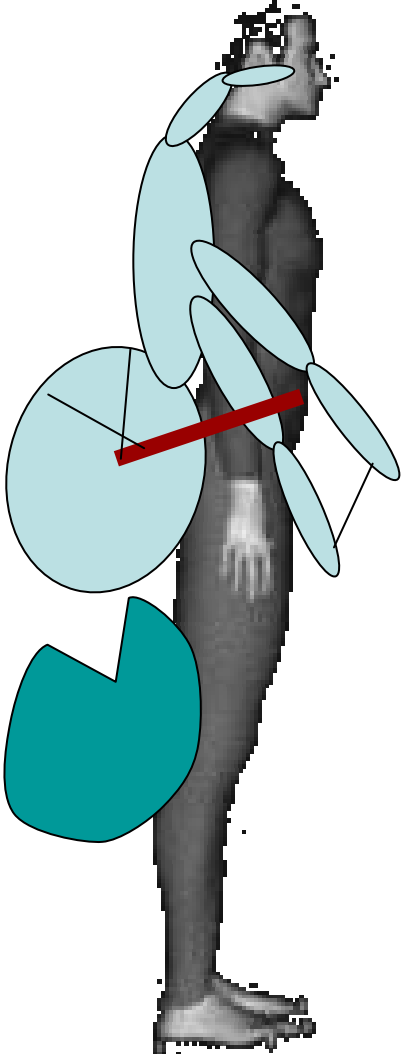

# Spider Costume – Research/Design

Ball cap

Jeff would like the Pod to open to receive candy

Front  
Head – ball cap with FIP eyes

Side – Pod Closed  
Handle used to open and close

Side – Pod Open  
Open Pod used to receive candy