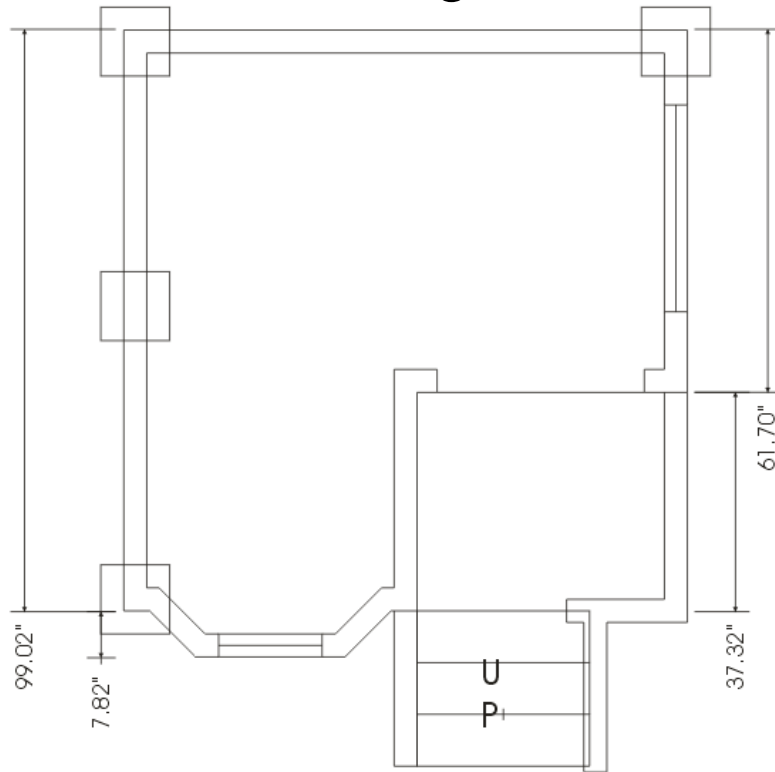

Design (Common Crating Materials)

Design

90 Sq FT of hang out space

Play House Downstairs

Play House Upstairs (Loft)